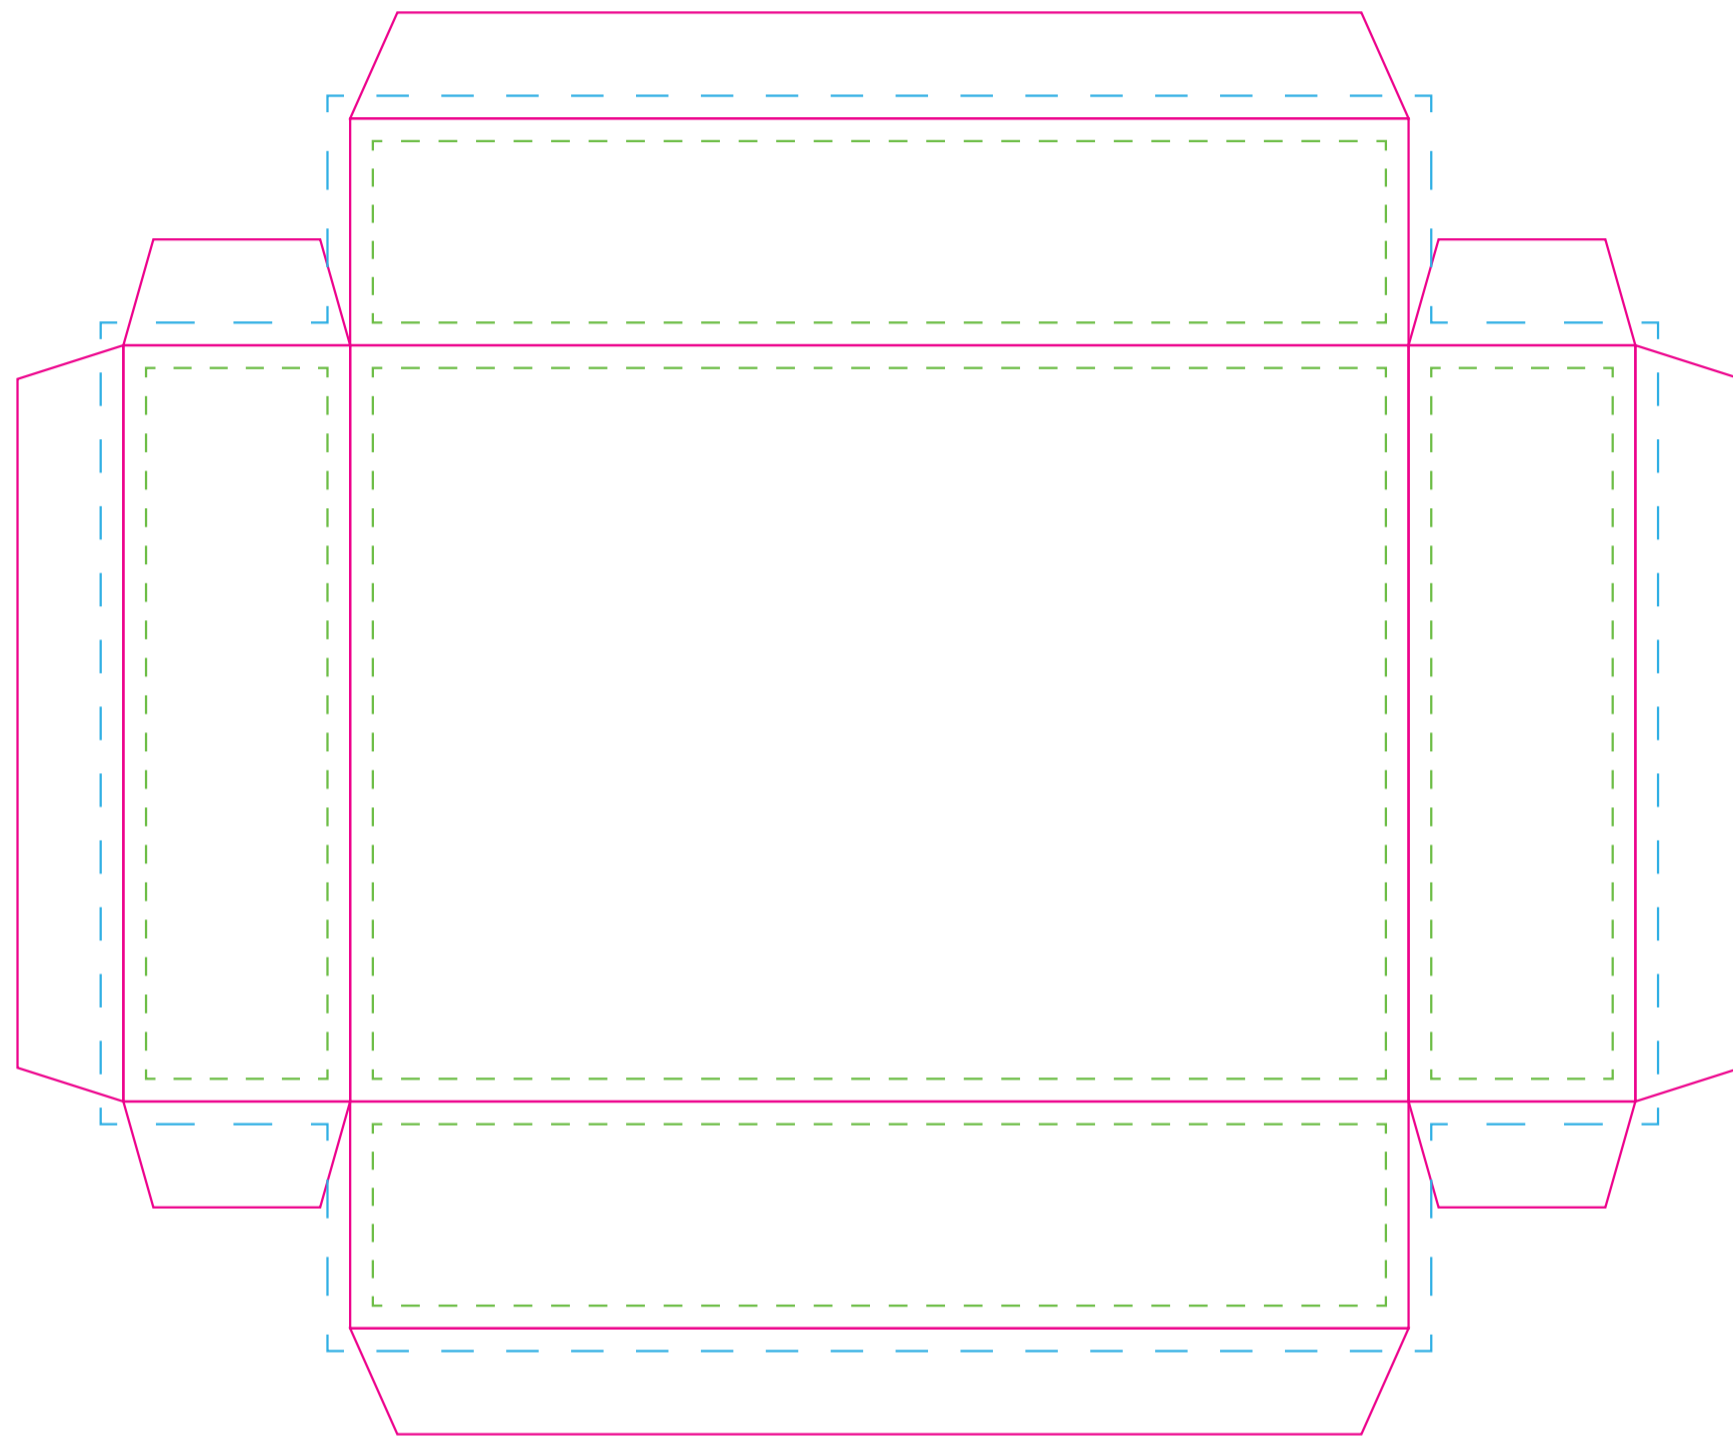

140x100x30mm

Card: 63x88mm

Front

Back

- die cut line
- - - safety line
- - - bleed line