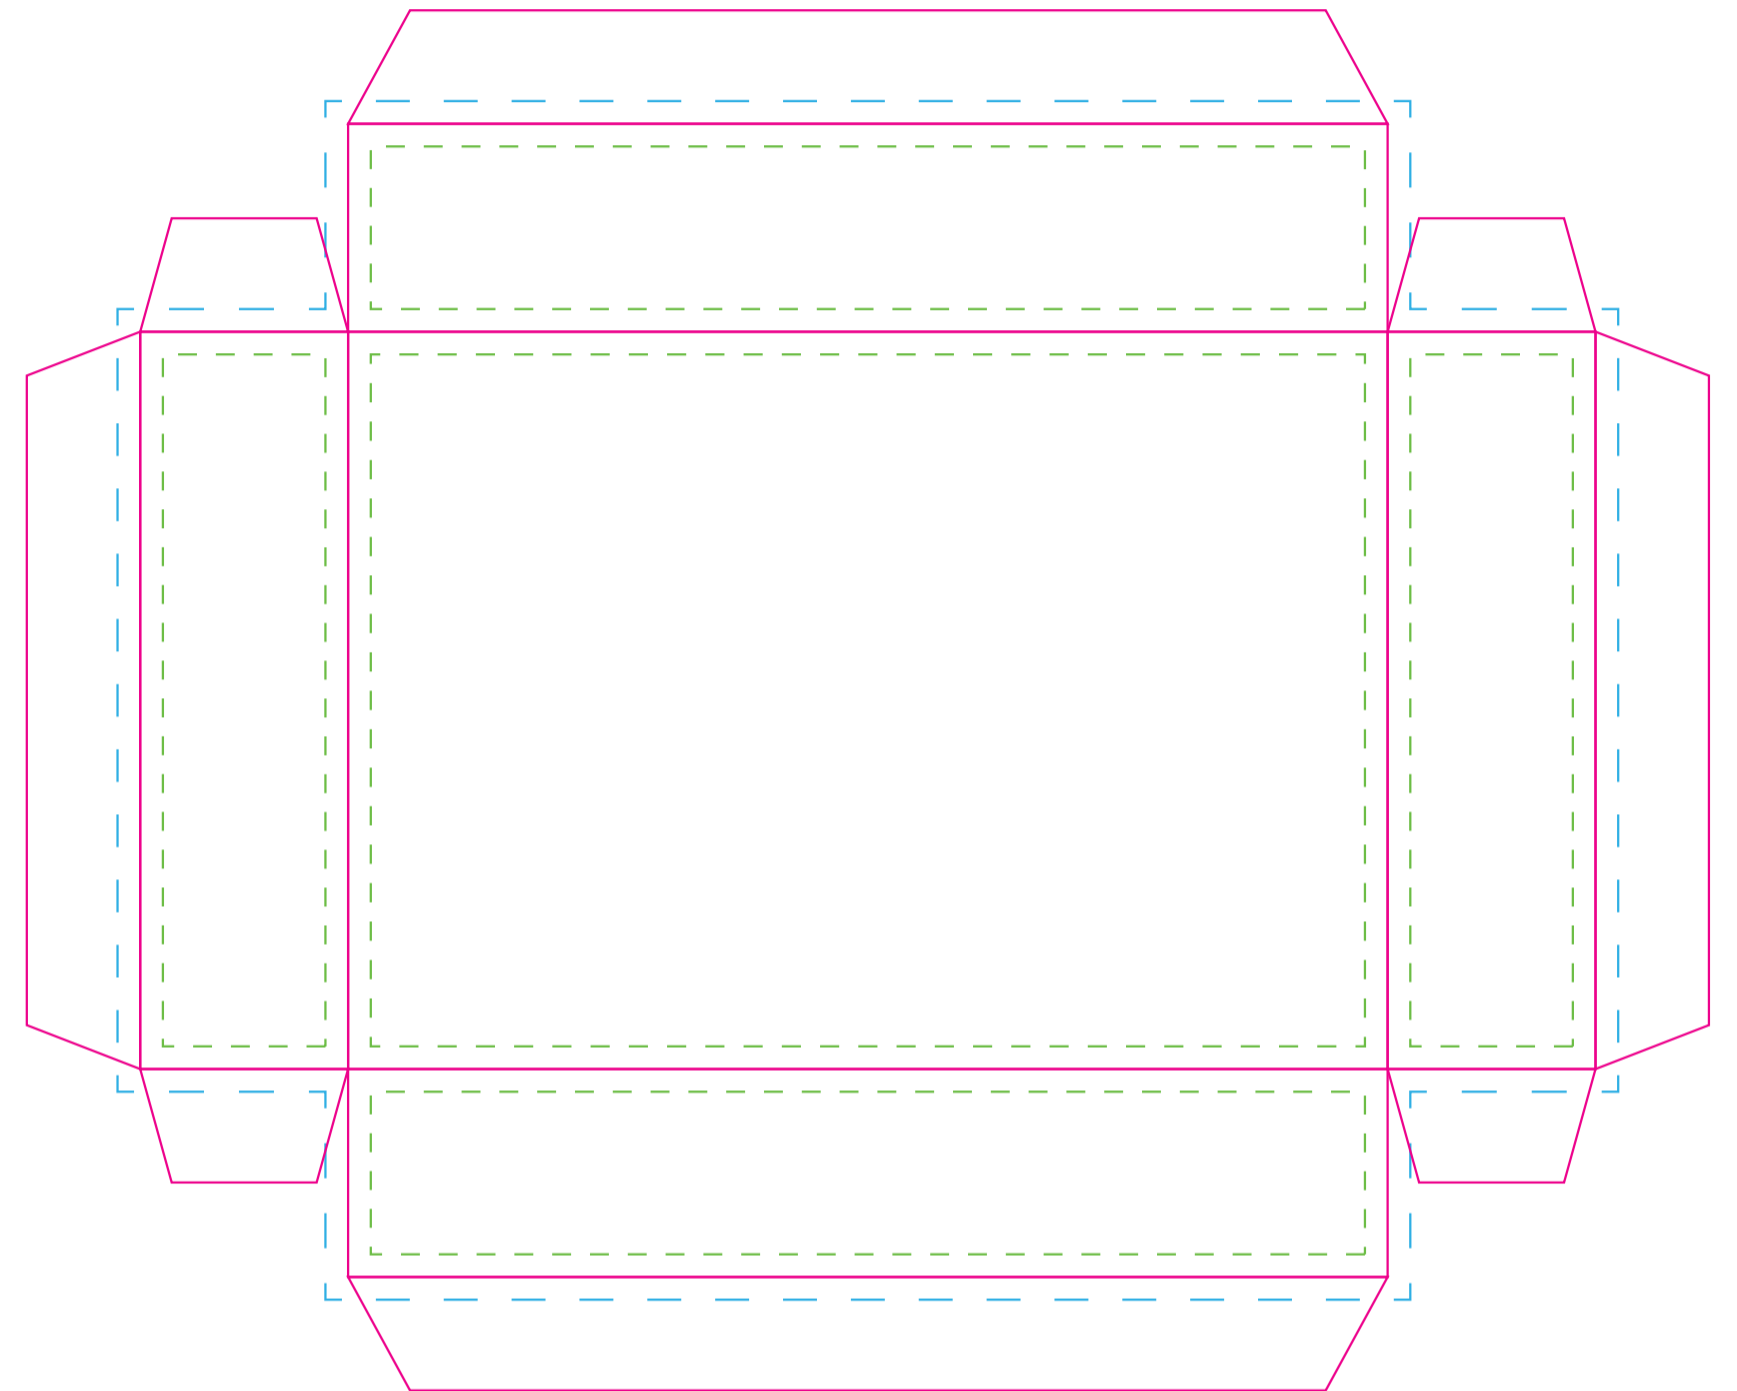

140x100x30mm

Card: 63x88mm

Front

Back

- die cut line
- - - safety line
- - - bleed line