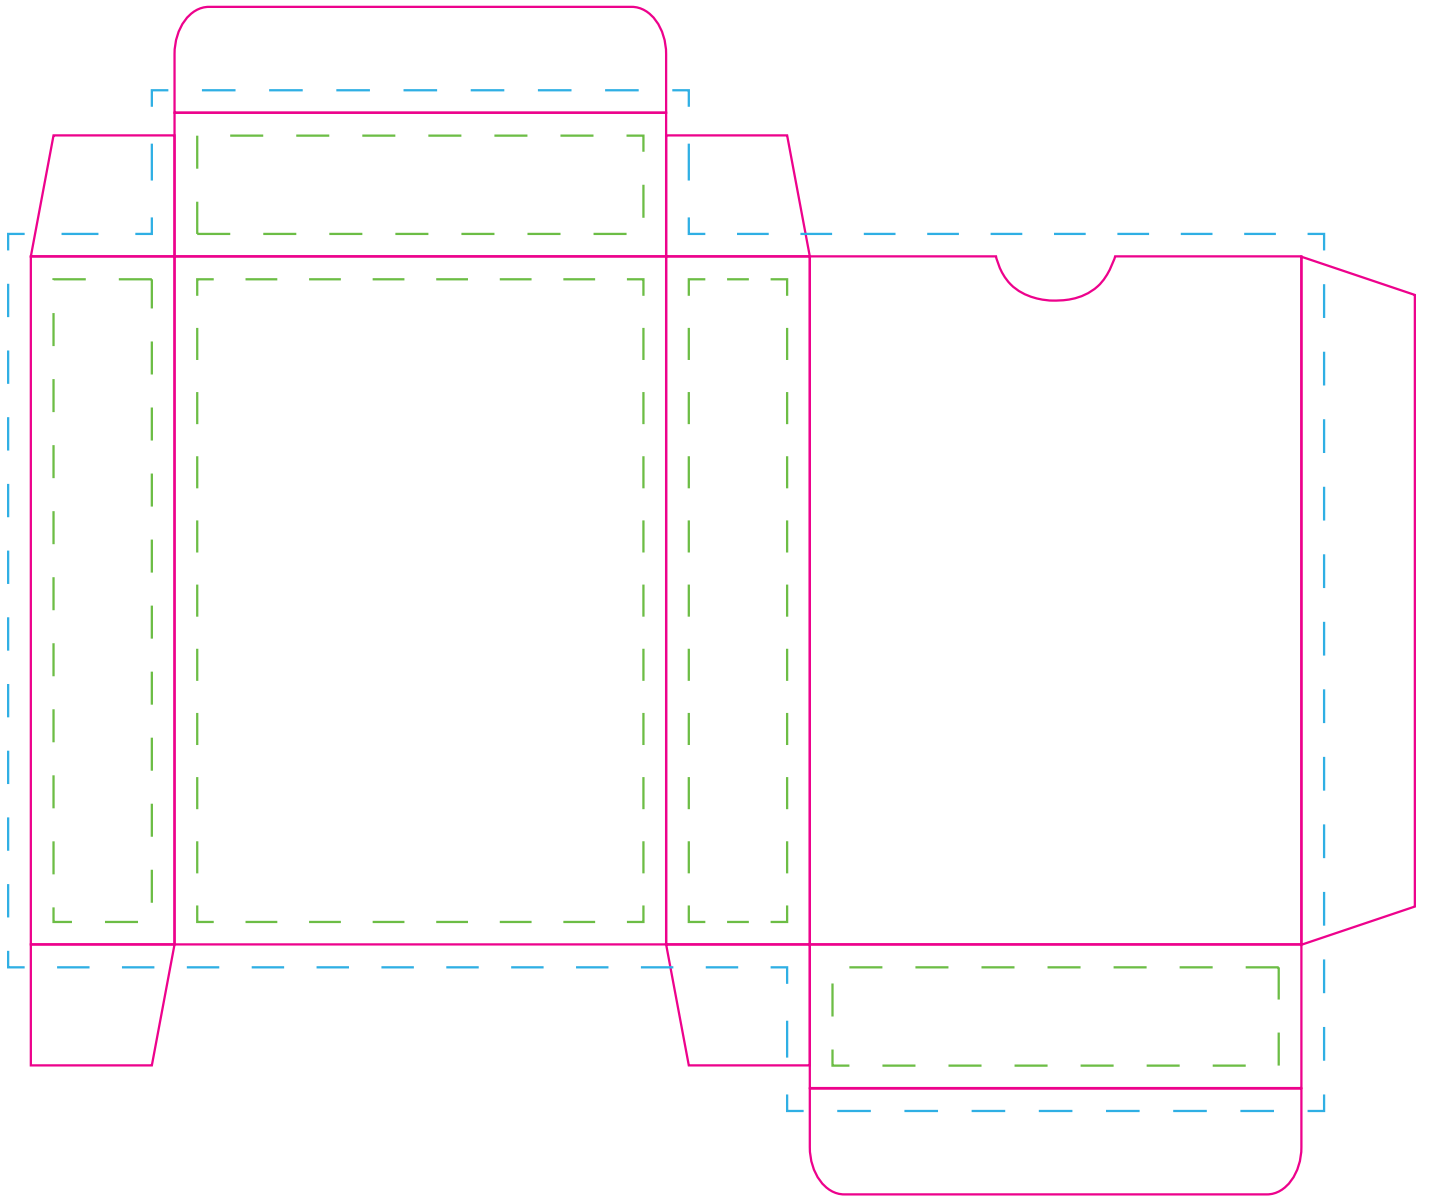

65x90x19mm

- die cut line
- - - safety line
- - - bleed line

Card: 63x88mm

Front

Back