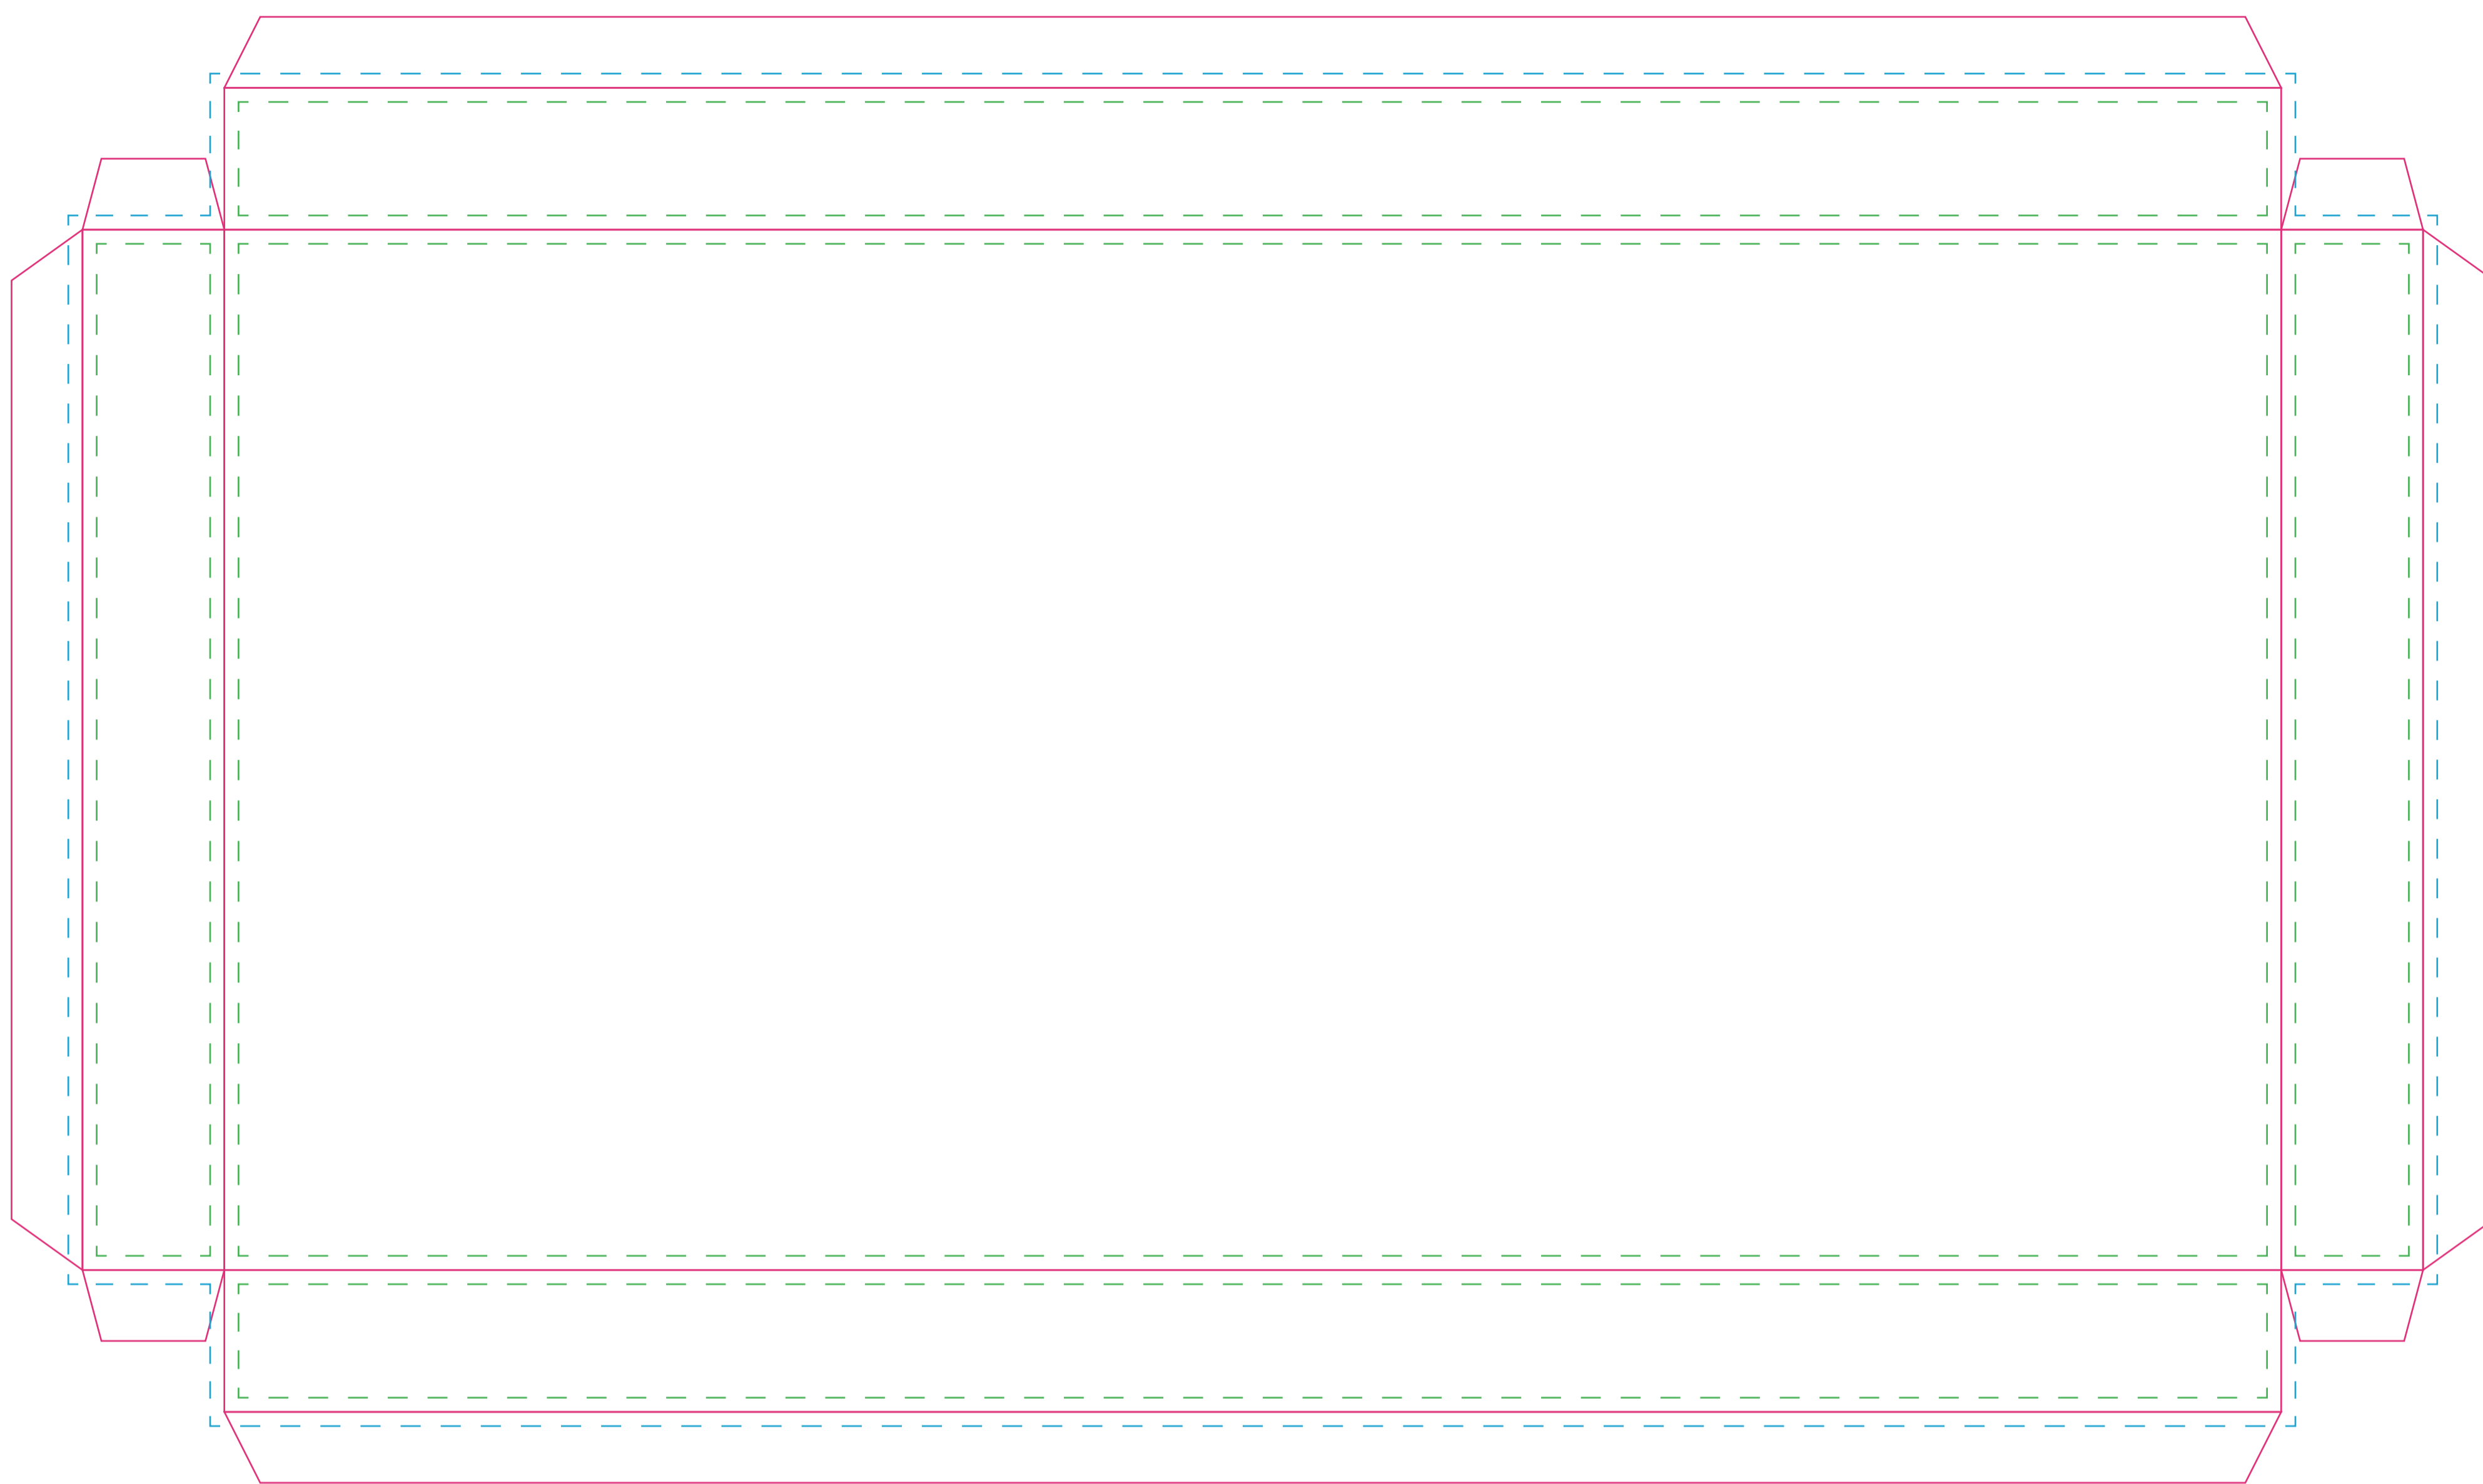

435x220x30mm

Top of Box

Bottom of Box

- die cut line
- - - safety line
- - - bleed line

Game board: 420x425mm

— die cut line  
- - - safety line  
- - - - - bleed line

Property Card: 55x71mm

Top

Bottom

Chance Card: 70x53mm

Top

Bottom

Money: 88x48mm

Top

Bottom