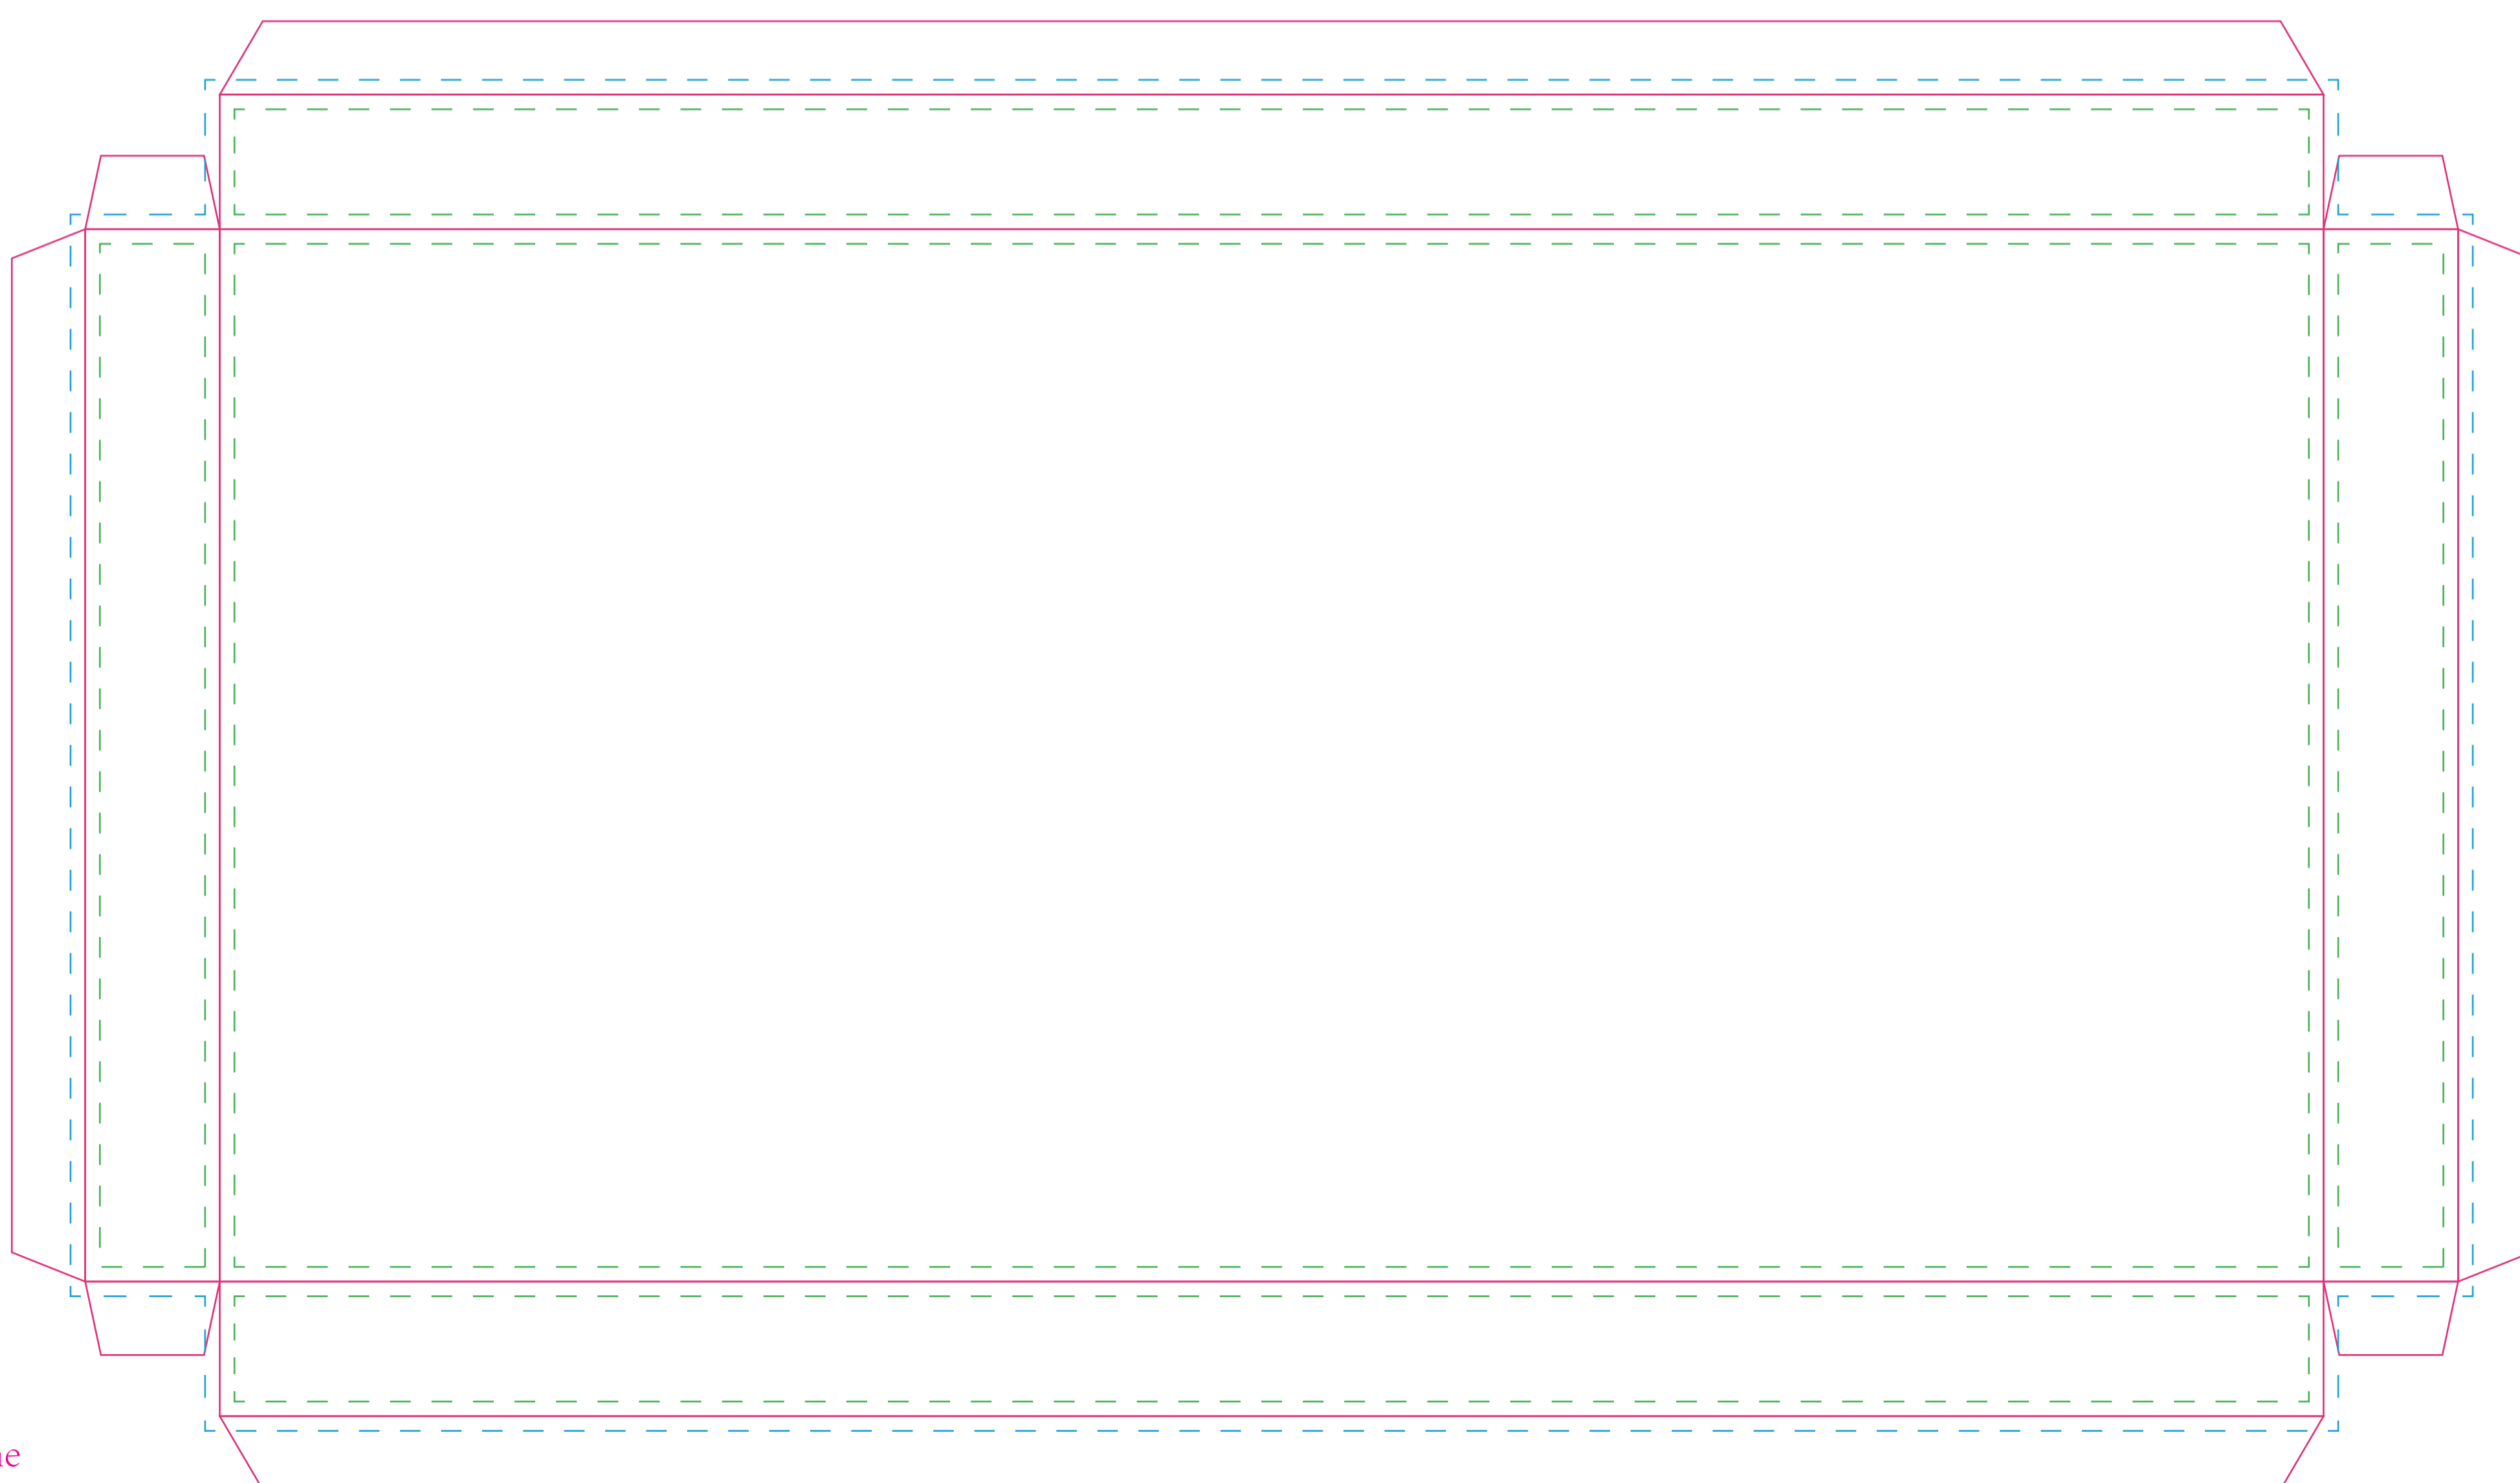

435x220x30mm

Top of Box

Bottom of Box

- die cut line
- - - safety line
- - - bleed line

Game board: 420x425mm

— die cut line  
- - - safety line  
- - - - - bleed line

Property Card: 55x71mm

Top

Bottom

Chance Card: 70x53mm

Top

Bottom

Money: 88x48mm

Top

Bottom