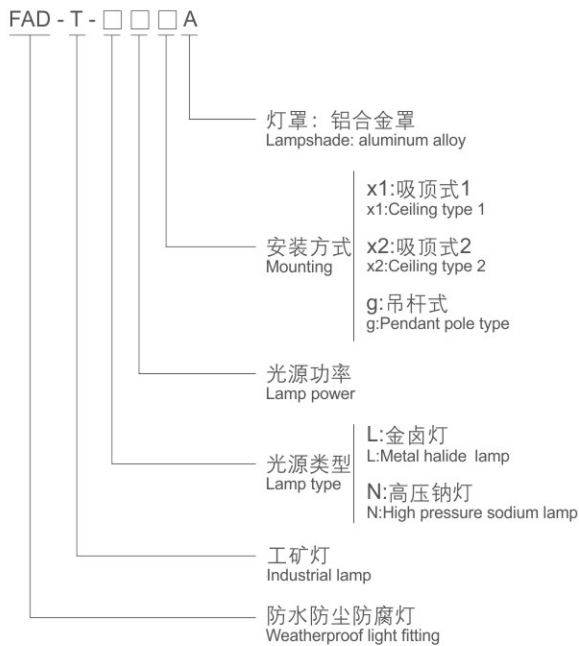

## Series Weatherproof Industrial Light Fittings (Type A)

Waterproof

Dustproof

Corrosionproof

Weatherproof Light Fittings  
防水防尘防腐灯具系列

GB IEC EN GOST

### ◆ 型号规格含义/Catalogue number logic