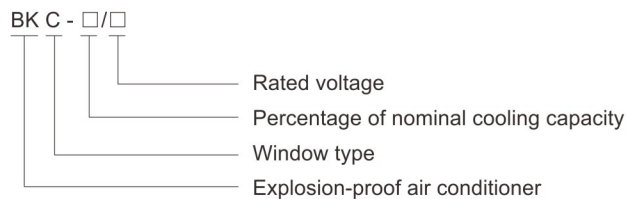

■ Catalogue number logic