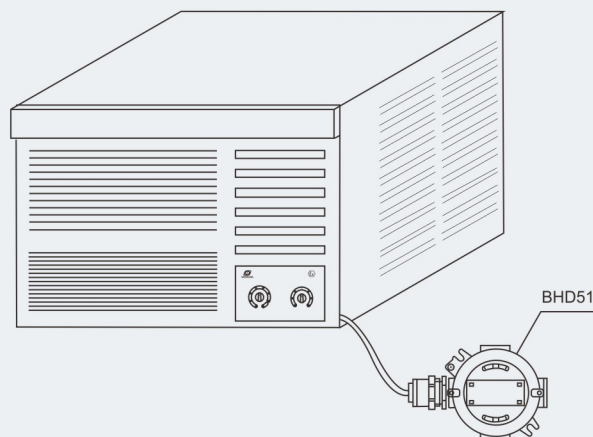

Dimension drawings (all dimensions in mm) - subject to alteration